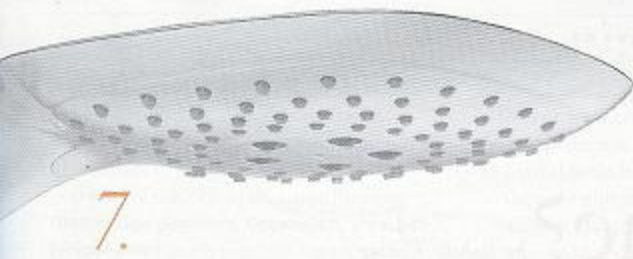

1. KOHLER'S industrial-looking Karbon Lavatory faucet offers spot-on positioning and a multi-function spray head great for rinsing and cleaning. At Waterware of Stamford, (203) 965-5959, and Fairfield, (203) 332-4273, or [www.kohler.com](http://www.kohler.com)
2. TOTO'S Aimes EcoPower LED showerhead emits light that emulates warm candlelight and is powered by water. At Sach's Plumbing Supplies, Stamford, (203) 325-1355 or [www.totousa.com](http://www.totousa.com).
3. CIFIAL'S Si Slate sink in Green with a Techno Collection faucet is an organic form that begs to be touched. At Modern Plumbing, New Milford, (860) 354-4448, or [www.cifialusa.com](http://www.cifialusa.com).
4. Opt for Old World elegance with ROHL PERRIN & ROWE'S 25-inch English Victorian wash basin and stand with a glass shell. At Klaff's, South Norwalk, (203) 866-1603, and Danbury, (203) 792-1250, or [www.rohlhome.com](http://www.rohlhome.com).
5. Vanities no longer need to be flush against a wall with DURAVIT'S 2nd Floor collection. At Klaff's or [www.duravit.us](http://www.duravit.us).
6. Add dimension with the Indah Collection, hand-carved teak tiles from ANN SACKS. Greenwich, (203) 622-8884, [www.annsacks.com](http://www.annsacks.com).
7. Embrace the sleek, modern look of white and chrome with HANSGROHE'S ParaVida 150Air-3 jet handshower. At Klaff's or [www.hansgrohe-usa.com](http://www.hansgrohe-usa.com).
8. Next year, ARMANI/CASA leaps into the future by partnering with Spanish plumbing company ROCA to create a complete and harmonious bathroom collection that includes lighting, flooring and wall and ceiling coverings. At Armani/Casa NYC, (212) 334-1271, [www.armanicasa.com](http://www.armanicasa.com).
9. For an exotic look, opt for HASTINGS TILE & BATH'S RHO tiles that mimic animal horn. At the A&D Building, NYC, (212) 674-9700, [www.hastingstilebath.com](http://www.hastingstilebath.com).
10. Create an eco-friendly and innovative bath with CONSENTINO'S ECO recycled surfacing material, available in 10 colors. At Heritage Kitchens Ltd, Stamford, (203) 324-9035, [www.ecobydesign.com](http://www.ecobydesign.com).
11. Add modern drama with PORCELANOSA'S Eden floral patterned front and integrated mirror. Riverside, (203) 698-7618, [www.porcelanosa-usa.com](http://www.porcelanosa-usa.com).
12. ZOLI'S gray plomo finished wall-mounted vanity with a black-leather front and stainless steel sink, strikes an urban note. At Plimpton & Hills, Stamford, (203) 965-5959, or [www.zolicorp.com](http://www.zolicorp.com).