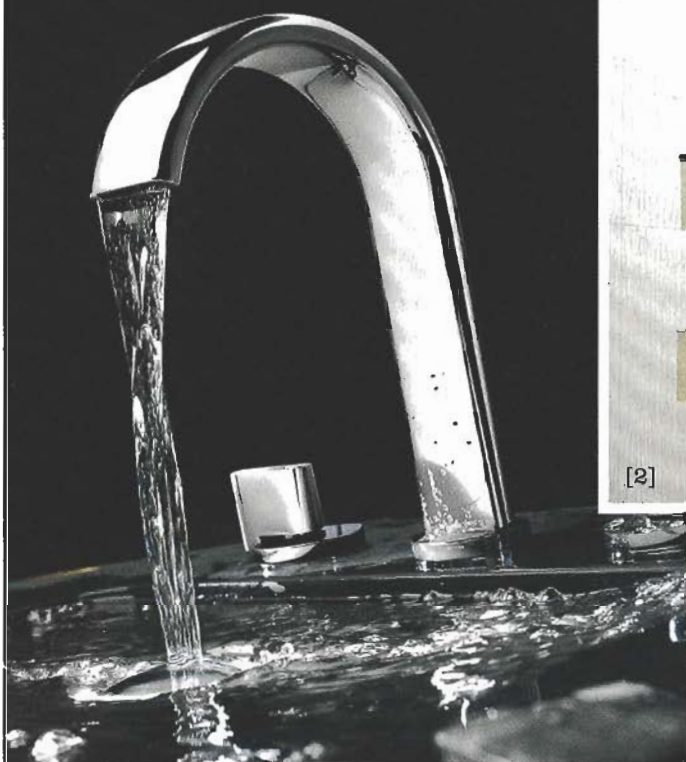

KITCHEN AND BATH BUSINESS /  
WWW.KBBONLINE.COM \$10 U.S.

THE OFFICIAL SPONSOR OF 

[1]

[2]

[3]

[4]

[5]

(1) Boasting spare lines and modern flair, the Techno M3 collection from Cifial is comprised of shower systems, fittings, bath accessories and faucets, including the 3-Hole Widespread Faucet (shown). The collection is available in polished chrome, satin nickel, polished nickel and weathered finishes. Circle No. 200 (2) Combining the benefits of porcelain tile with contemporary design, Artistic Tile's Xilo Collection features a glazed linear pattern with Swift and Wave components. Durable and easy to maintain, this porcelain tile is available in beige, black, white, brown and gray and in 1-in. x 1-in. dots, 12-in. x 24-in. field tiles and 3-in. x 24-in. bullnose tiles. Circle No. 201 (3) Designed for the Spring double washbasin, the Spring wall-mounted, undercounter vanity by Lacava is equipped with three drawers, four-door storage and pullout bottom. It is available in 12 standard finishes and is fully customizable. The washbasin comes with overflow and is offered with one or three faucet holes in an 8-in. spread per basin. Circle No. 202 (4) Silestone by Cosentino introduces Bianco River, the newest color in the River Series. Pairing the elegant look of Italian heritage with the strength and durability of natural quartz, the new countertop features a white background with bold veining in shades of gray, and is scratch-, scorch- and stain-resistant. Circle No. 203 (5) From Scavolini, the Scenery kitchen offers a wide range of materials, finishes and elements for achieving a sophisticated appeal. With a thickness of 2.8 cm, the doors are available in gloss and matte lacquer, gloss and matte oak veneer, brushed fir-wood veneer and glass. Circle No. 204