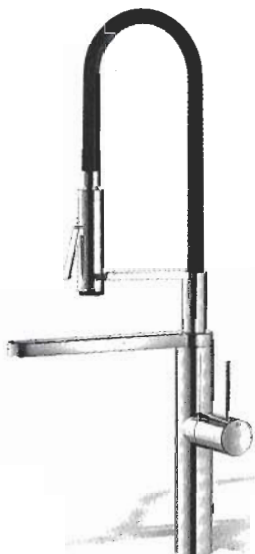

**Safety Bath** Door Insert Kit can be led in an existing bathtub to provide visible entrance. The user retains the use of bathtub as a bathtub and as a shower. **Circle 21**

**60-in. Sterling Accord** tile bath/shower is made of solid Vikrell material and incorporates an innovative click-together, caulkless wall system. The four-piece bath/shower features a 90-degree pivot point installation system making it easy to interlock the two end walls with the tub wall. **Circle 22**

With graceful curves, the Aerial Collection by **Danze** offers a beautiful, understated elegance in the bathroom. Scaled to keep the design simple, the line includes a single-handle rotary faucet, a two-handle centerset faucet, a two-handle widespread faucet, a Roman tub and a shower or tub/shower options. **Circle 23**

The **KWC ONO** highflex successfully combines simple, elegant design with a professional pullout spray. The high-performance hose is easily operated with one hand and immediately returns to its original position after use. **Circle 26**

The **Quadra 25** from **Cifal** is a single-handle, low-flow faucet measuring just over 6 in. in height. Three unique finishes are offered, including polished chrome, satin nickel and weathered. **Circle 27**