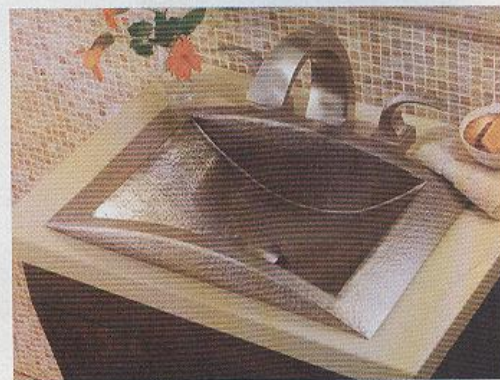

\$5.99 U.S.

BHG SIP Red Checkout

new for the bath

Reduce daily stress in a serene space at home. Designed to comfort the senses, these finds are a pleasure to use and make it all feel better.

basin bouquet

The Botanical Study design is one of three new Artist Editions looks decorating the 17x13-inch Kathryn undercounter china bowl (K14275-BT-0, \$850) with tulips and chrysanthemums. Kohler; 800/456-4537; kohler.com

taller tap The sleek, stately Brookhaven L-spout vessel filler comes in eight finishes, from polished chrome to rough bronze (shown, \$781). Cifial USA; 800/528-4904; cifialusa.com

tub topper Use one section of the cushioned, waterproof Relax Lounger as a seat or bookrest. Connect all three (\$3,300) into a comfy platform for a postbath nap. Kaldewei USA; kaldewei.com

curves ahead Sensuous lines and texture make the Eclipse sink a must-touch. The 20x13-inch copper basin (\$1,220) has an arched lip and hammered nickel finish. Native Trails; 800/786-0862; nativetrails.net