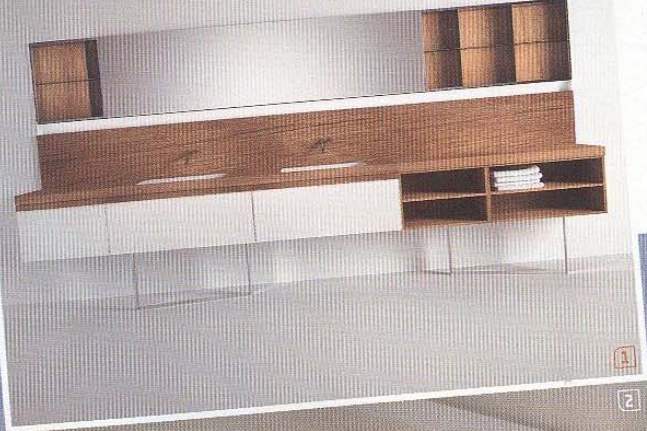

blonde ambition

Pale woods aspire to brighten any space

1. Flat XL system in stainless steel and teak with Ottocento.001 basins in Cristalplant by Agape. **circle 783**
2. Bassino floating bathtub in steel enamel with optional polyurethane foam seat by Kaldewei. **circle 784**
3. Rift cut framed base units in white oak, Denim Paperstone worktop, and C wall unit in dark gray pigmented lacquer by Viola Park. **circle 785**
4. Natural stone composition bathtub and vanity with high-density fiberboard storage components in oak veneer by Wetstyle. **circle 786**
5. Fully integrated built-in French door refrigerator in oak with clear finish by Jenn-Air. **circle 787**
6. Ludovica and Roberto Palomba's Faraway freestanding bath shower, mixer, and integrated soap and essential oil holder in brass with white finish by Zucchetti Rubinetteria. **circle 788**
7. Techno S1 sink in slate and teak by Cifal. **circle 789** ➔