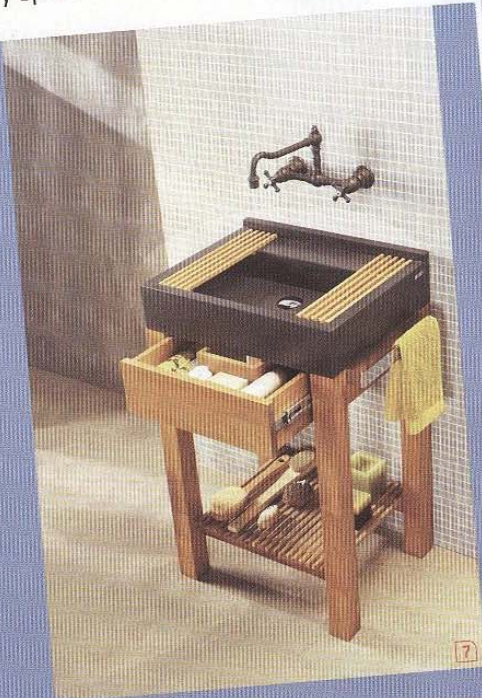

Cifial

The WaterSense-certified **Quadra 25** faucet packs high performance into a sleek design perfect for small spaces. The 6-inch-tall, single-handle lavatory faucet is eco-friendly with a low 1½-gallon-per-minute flow rate. Available in polished chrome, satin nickel, and weathered finishes. 404-270-1010; cifialusa.com. **circle 780**

Urban Archaeology

The **Lenox Cabinet** traces its lineage to Helena Rubinstein's New York apartment. Who better to perfect the bathroom cabinet than a cosmetics queen? The versatile piece's mesh door panel dazzles in a variety of finishes, including polished nickel, chrome, and brass, and green patina. Customize widths, heights, and depths. 212-431-4646; urbanarchaeology.com. **circle 779**

blonde ambition

Pale woods aspire to brighten any space

1. Flat XL system in stainless steel and teak with Ottocento.001 basins in Cristalplant by Agape. **circle 783**
2. Bassino floating bathtub in steel enamel with optional polyurethane foam seat by Kaldewei. **circle 784**
3. Rift cut framed base units in white oak, Denim Paperstone worktop, and C wall unit in dark gray pigmented lacquer by Viola Park. **circle 785**
4. Natural stone composition bathtub and vanity with high-density fiberboard storage components in oak veneer by Wetstyle. **circle 786**
5. Fully integrated built-in French door refrigerator in oak with clear finish by Jenn-Air. **circle 787**
6. Ludovica and Roberto Palomba's Faraway freestanding bath shower, mixer, and integrated soap and essential oil holder in brass with white finish by Zucchetti Rubinetteria. **circle 788**
7. Techno S1 sink in slate and teak by Cifal. **circle 789** ➔