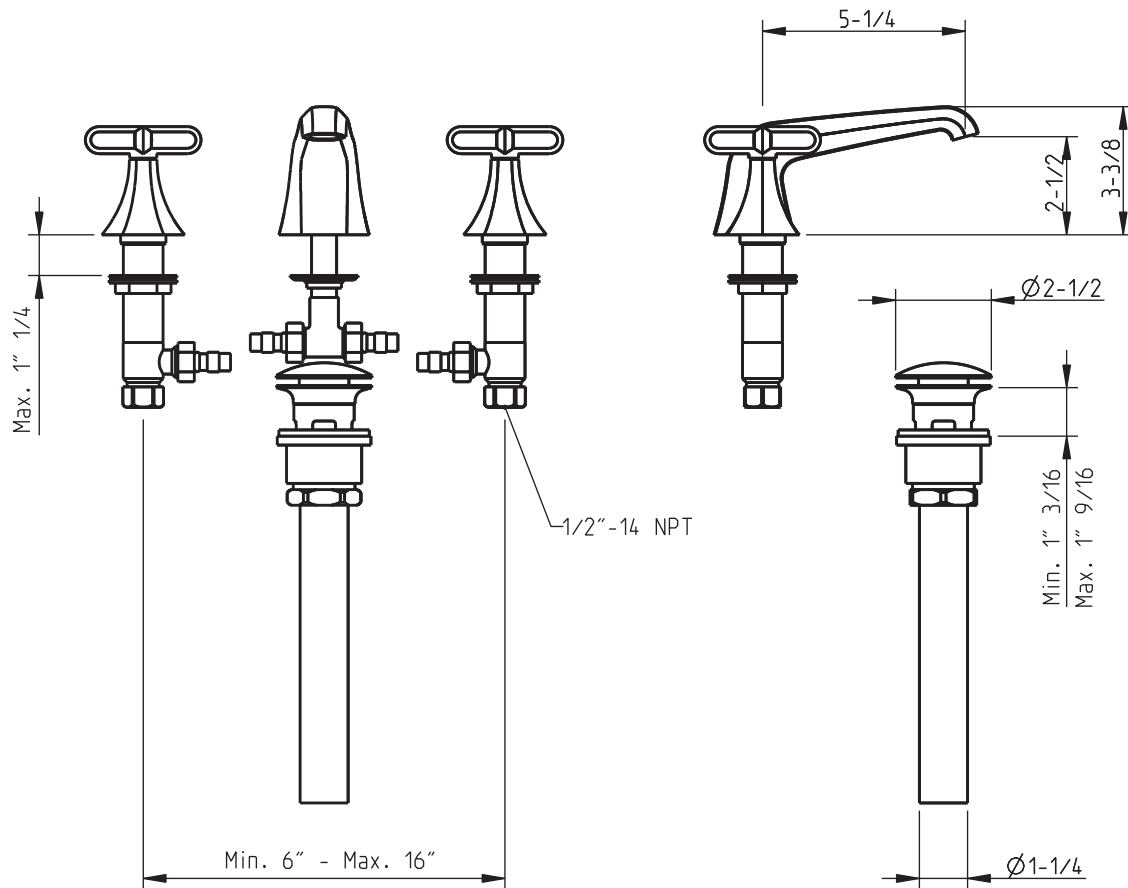

## Hexa

Widespread lavatory

code | 201 110 xxx  
202 110 xxx

5663572  
983HM001W03

dimensions inches

5663572  
983HM001W03

**Note:** xxx represent different finishes.