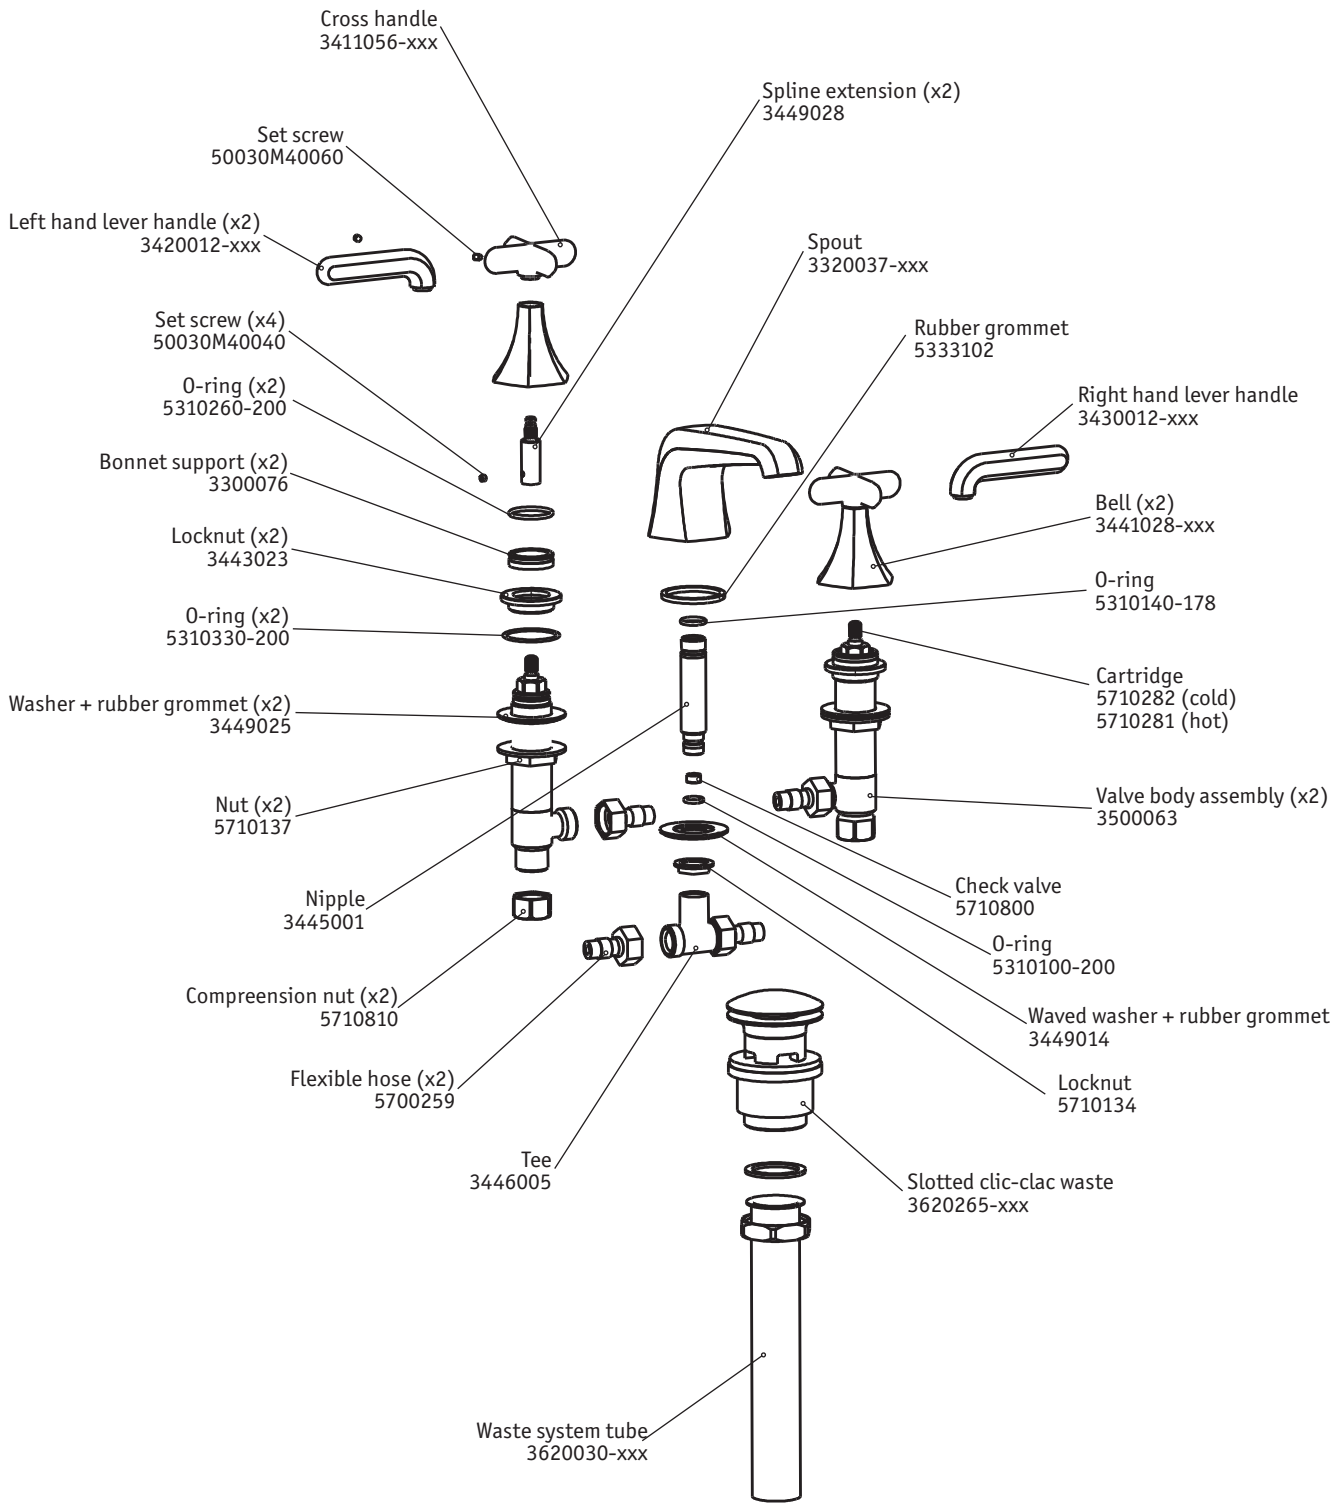

5663572
983HM001W03

Note: xxx represent different finishes.