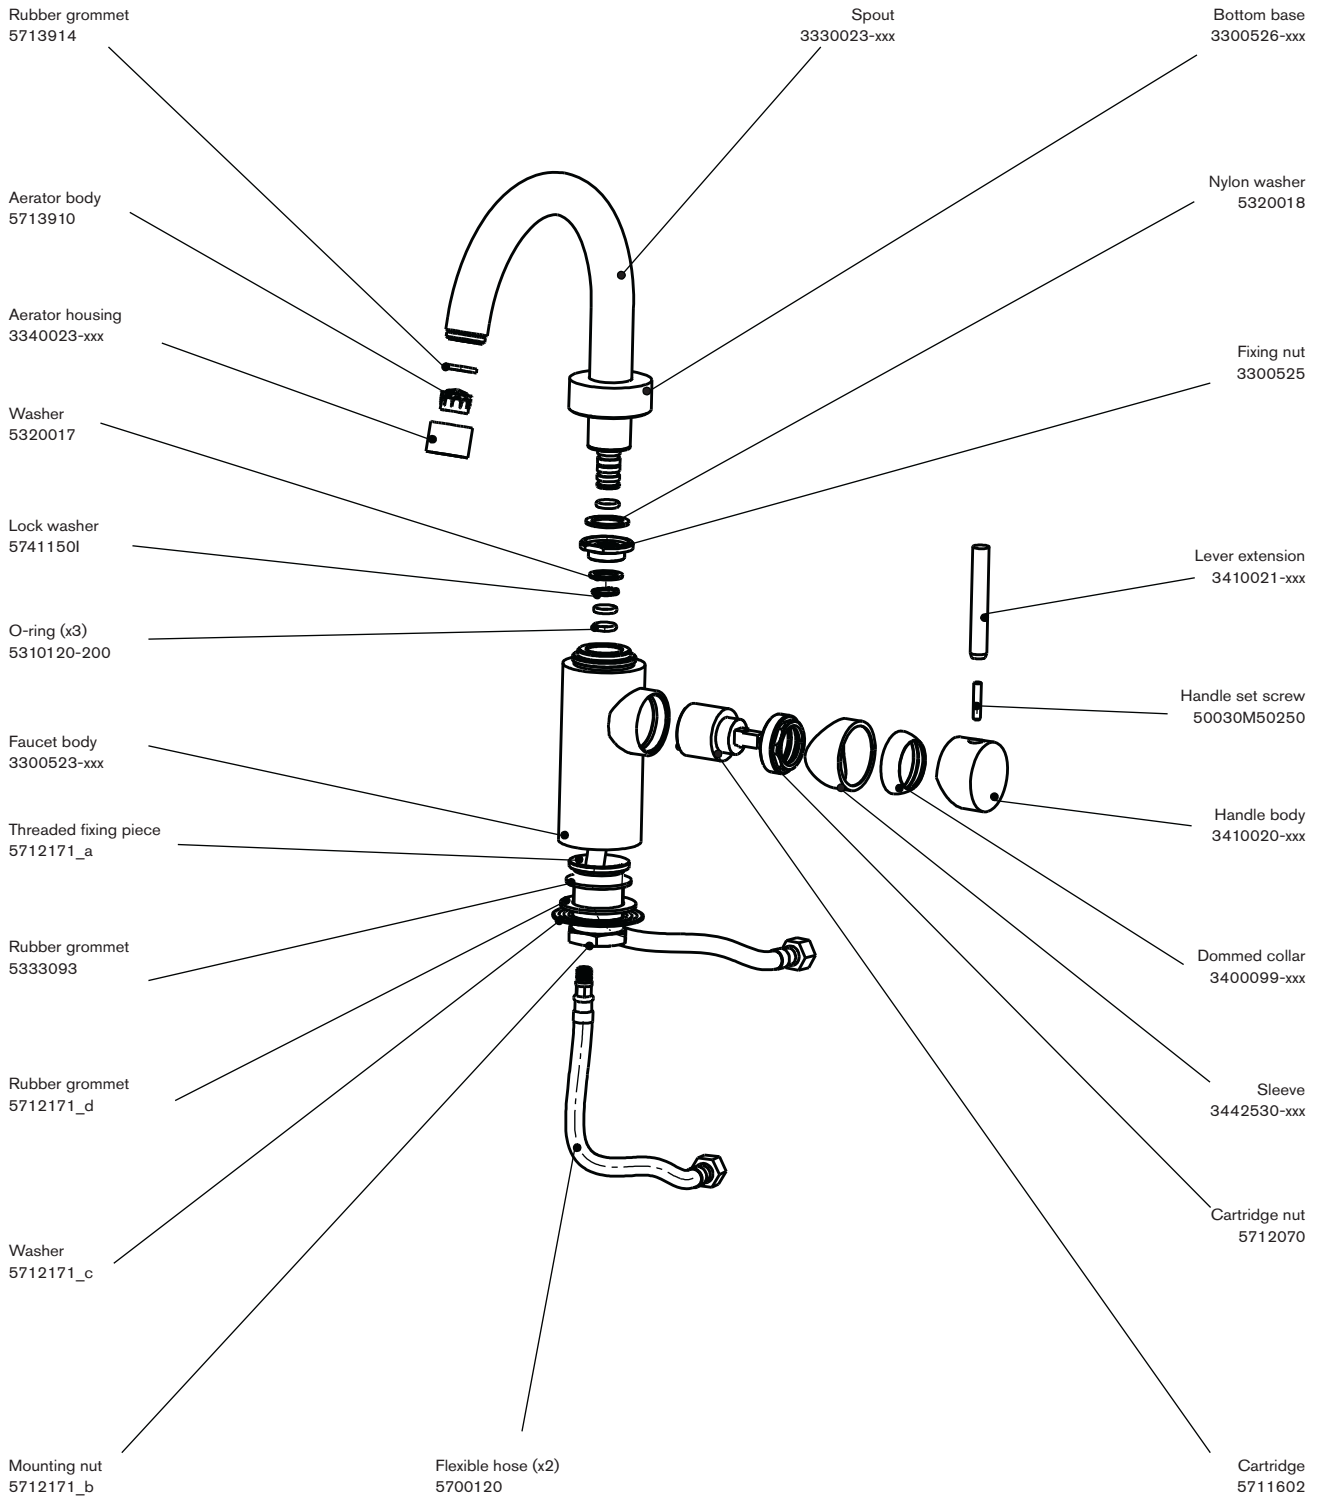

Techno

Single hole lavatory/kitchen faucet with swivel spout

technical specifications
 note: xxx represents different finishes

code: 221 146 xxx

www.cifial.pt | cifial@cifial.pt
 cifial@cifial.es
 www.cifial.co.uk | sales@cifial.co.uk
 www.cifialusa.com
 www.cifial.pl | cifial@cifial.pl

tighten/untighten
 handle extension

5663724
 983TH025W01