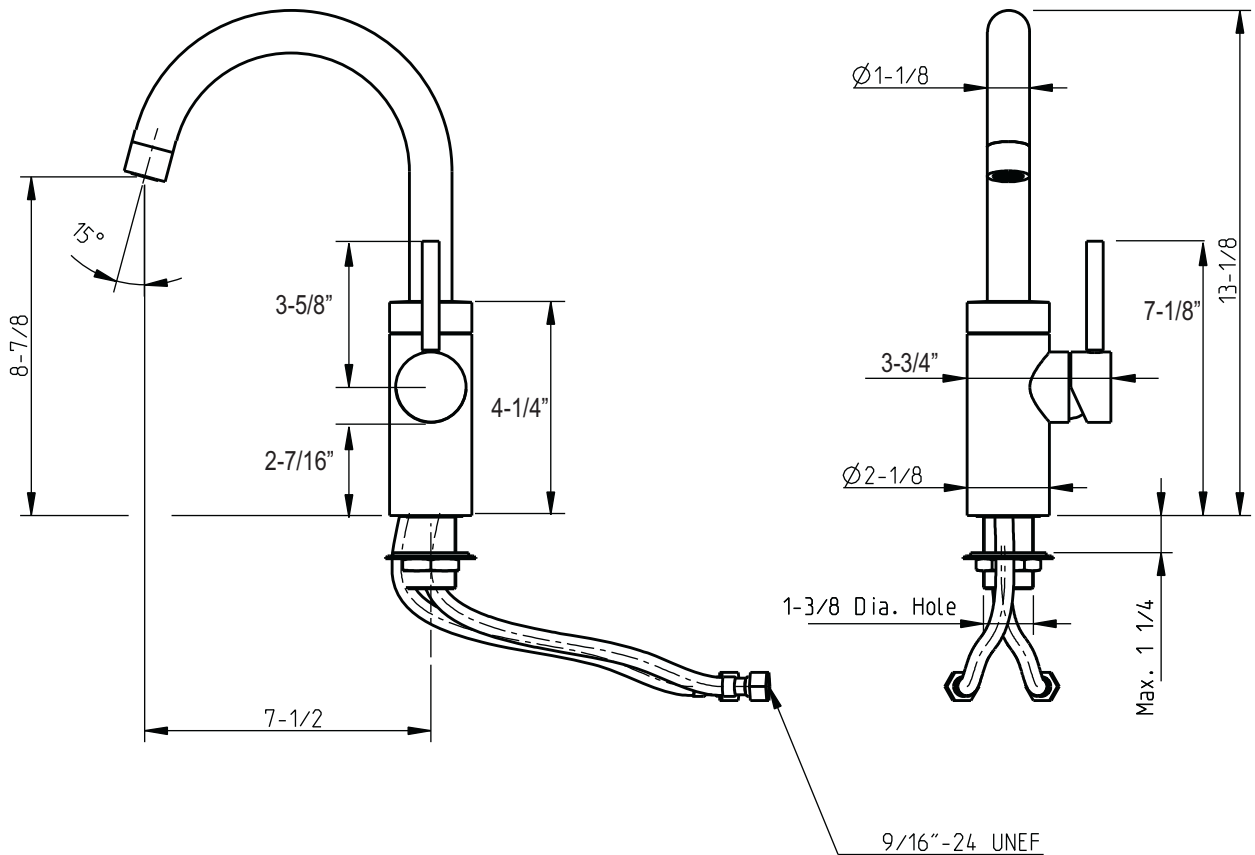

Techno

Single hole lavatory/kitchen faucet with swivel spout

technical specifications
 note: xxx represents different finishes

code: 221 146 xxx

www.cifial.pt | cifial@cifial.pt
 cifial@cifial.es
 www.cifial.co.uk | sales@cifial.co.uk
 www.cifialusa.com
 www.cifial.pl | cifial@cifial.pl

tighten/untighten
 handle extension

5663724
 983TH025W01