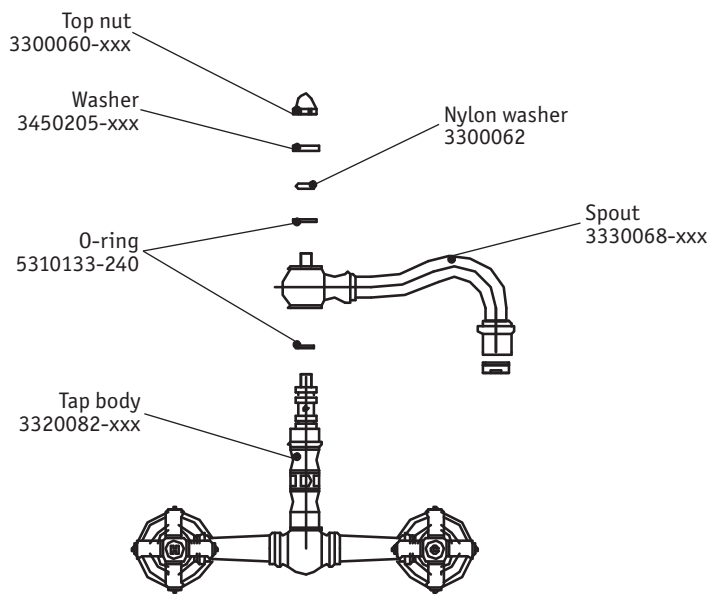

5663307
983ED09W01

Note: xxx represent different finishes.