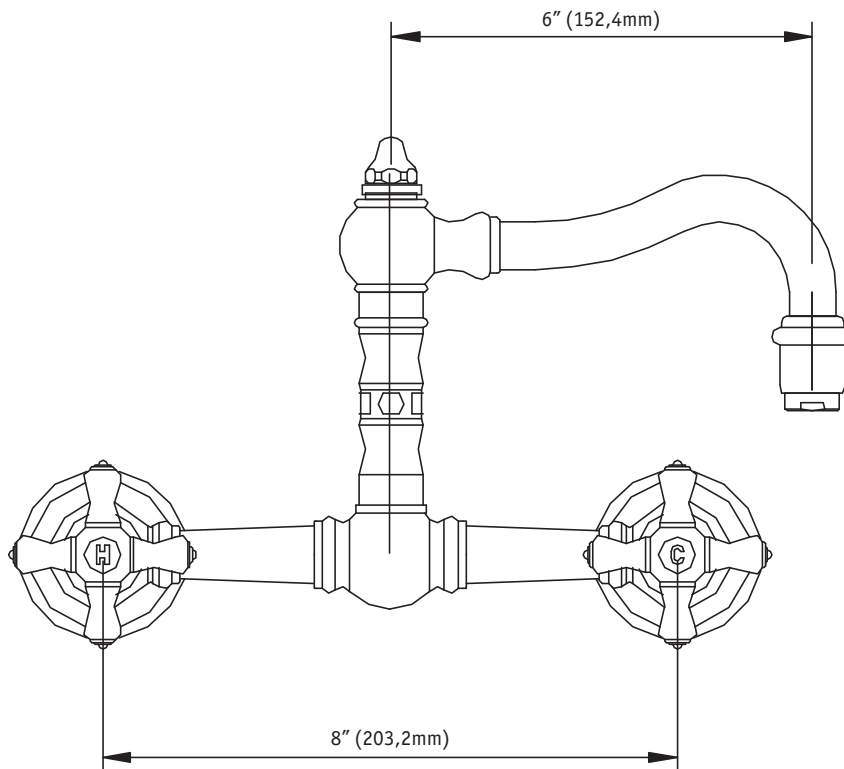

TECHNICAL SPECIFICATIONS

Highlands

Wall mount lavatory with 6" spout

code | 267 155 xxx

5663307
983ED009W01

dimensions inches

PLUMBING

CIFIAL USA