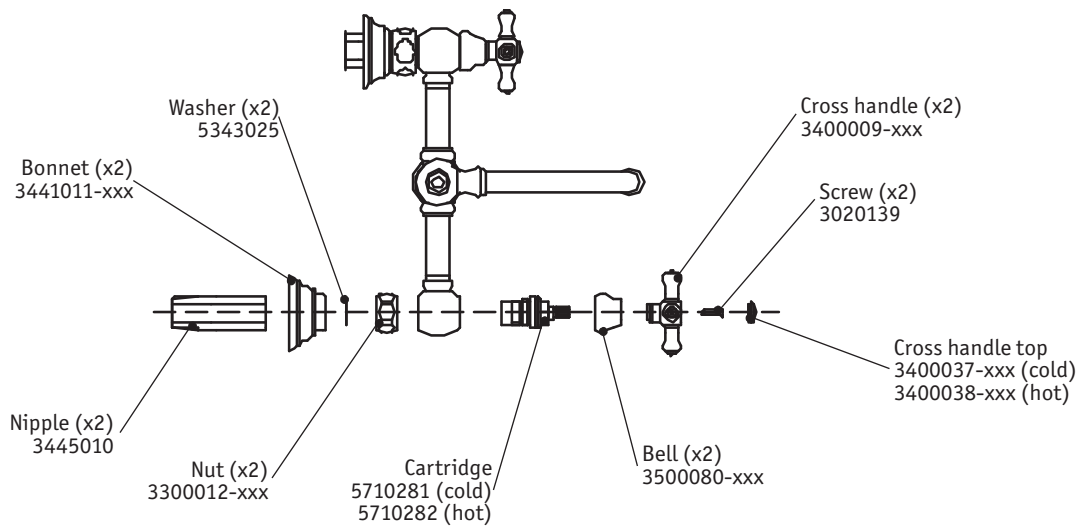

5663307
983ED09W01

Note: xxx represent different finishes.