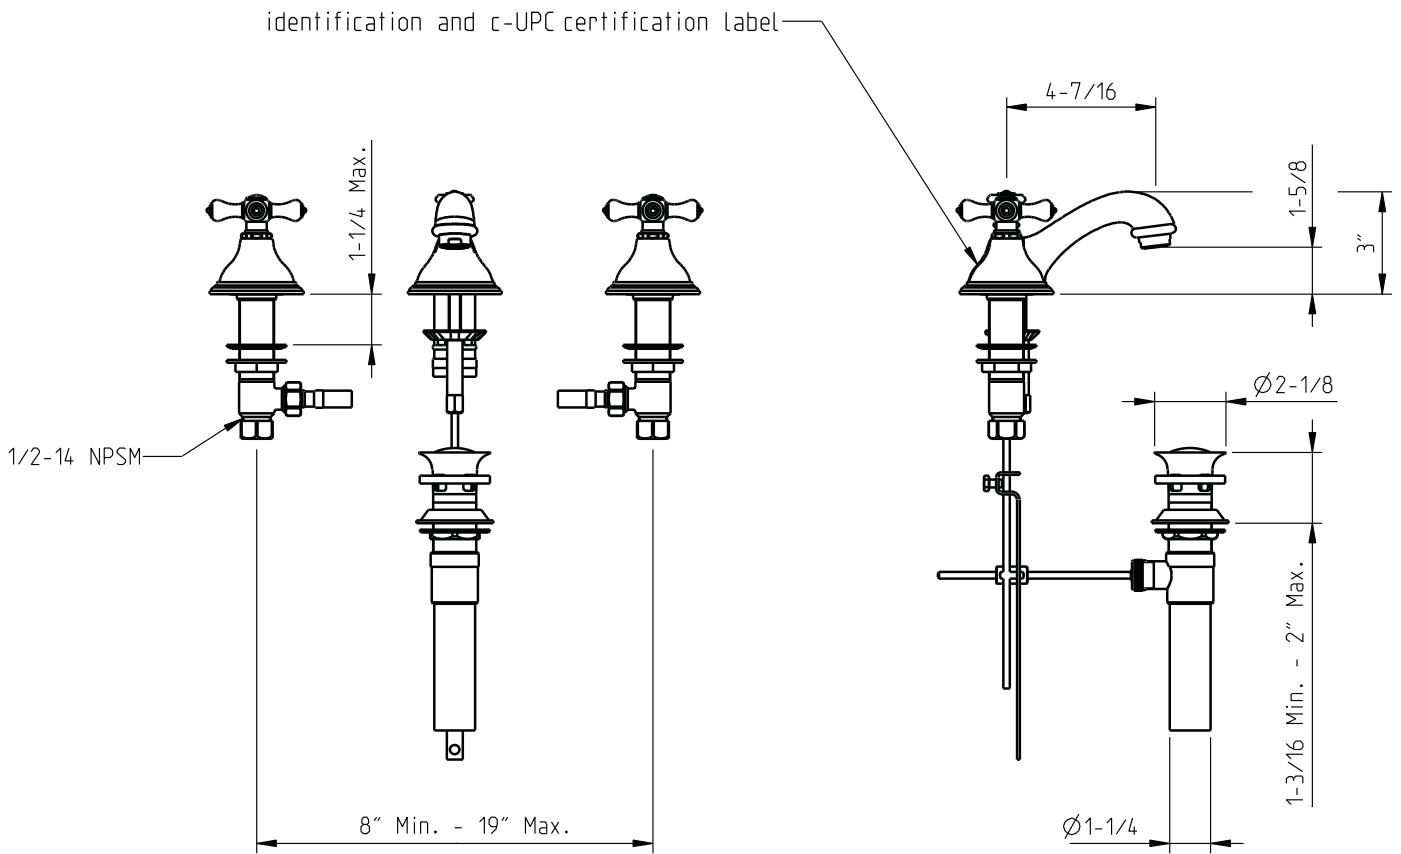

# TECHNICAL SPECIFICATIONS

## Asbury

3 Holes widespread lavatory faucet

code | 277 110 xxx

5663836  
983ED017W00

dimensions inches

5663836  
983ED017W00

**Note:** xxx represent different finishes.

	625	620	721	W15	X10
A	5713111	3460008-xxx 5C02043 5C03040			