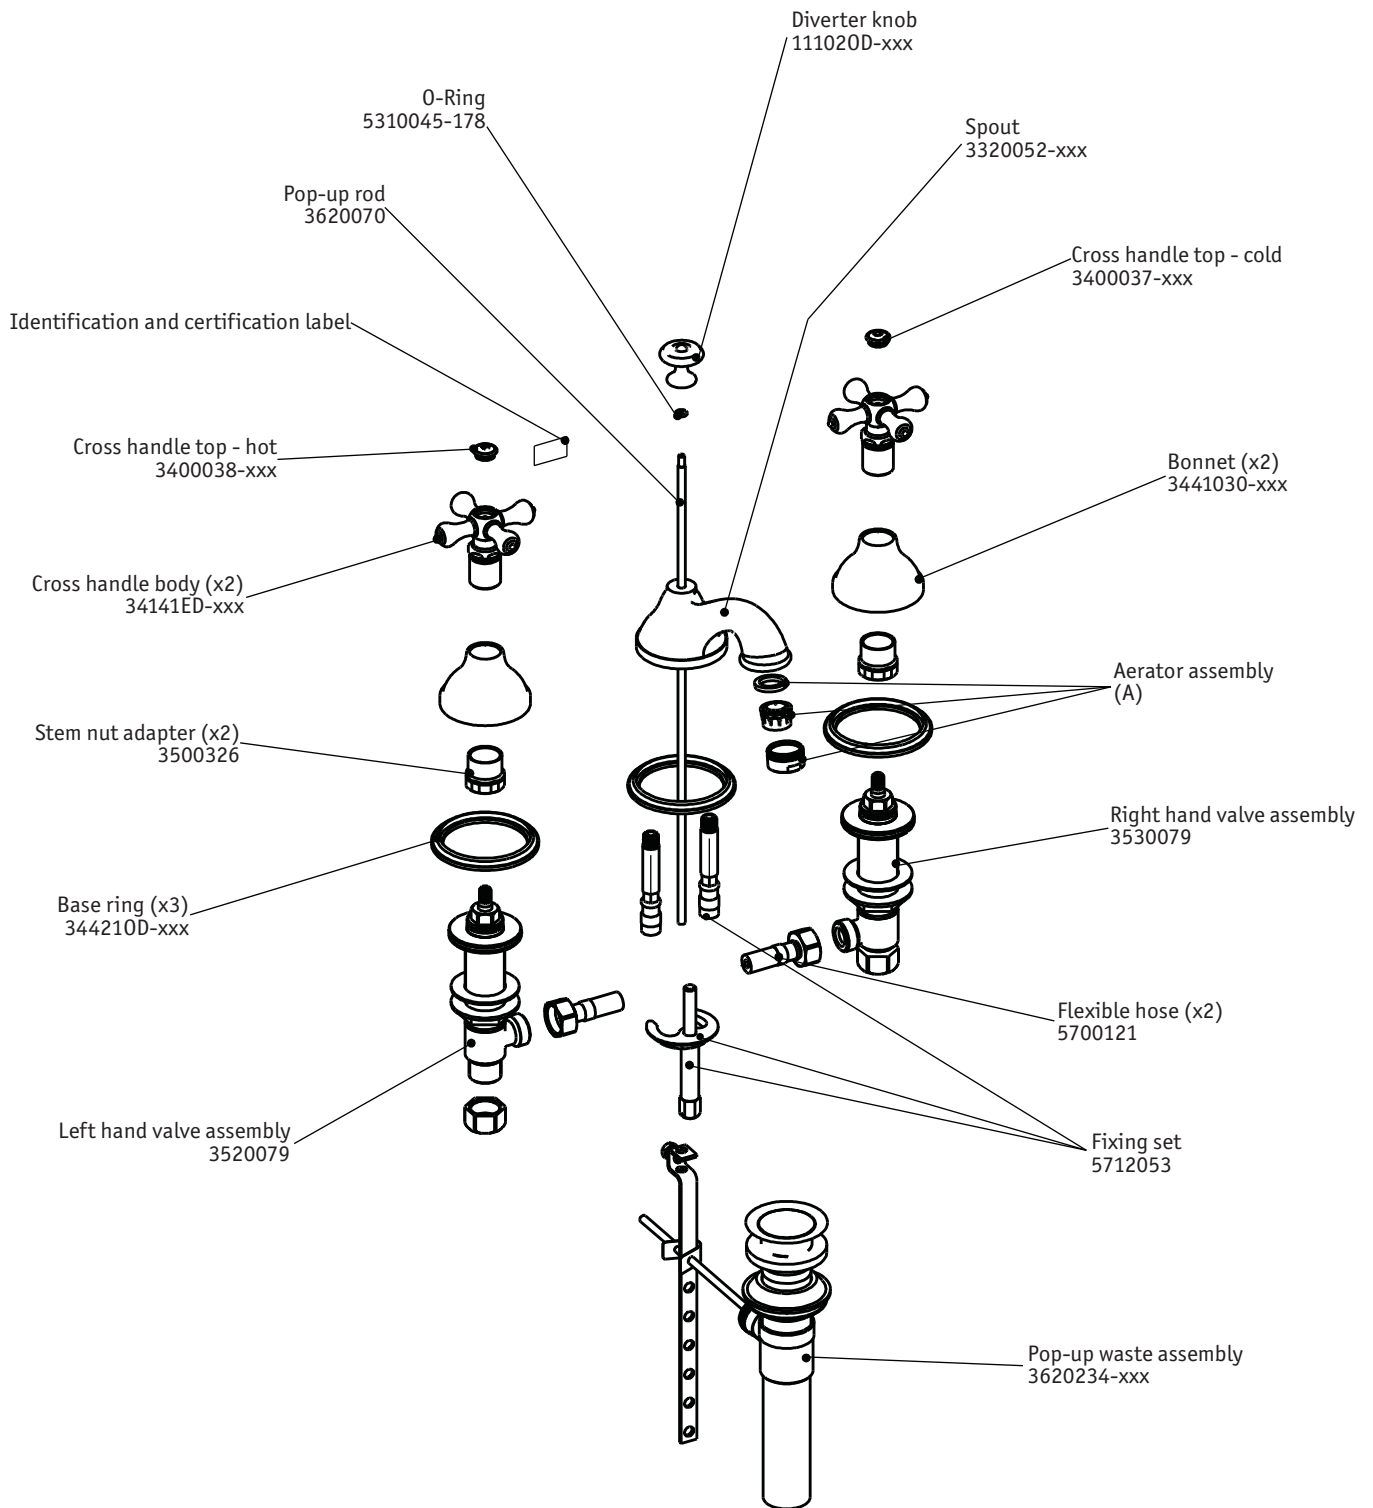

## Asbury

3 Holes widespread lavatory faucet

code | 277 110 xxx

5663836  
983ED017W00

dimensions inches

5663836  
983ED017W00

**Note:** xxx represent different finishes.

	625	620	721	W15	X10
A	5713111	3460008-xxx 5C02043 5C03040			