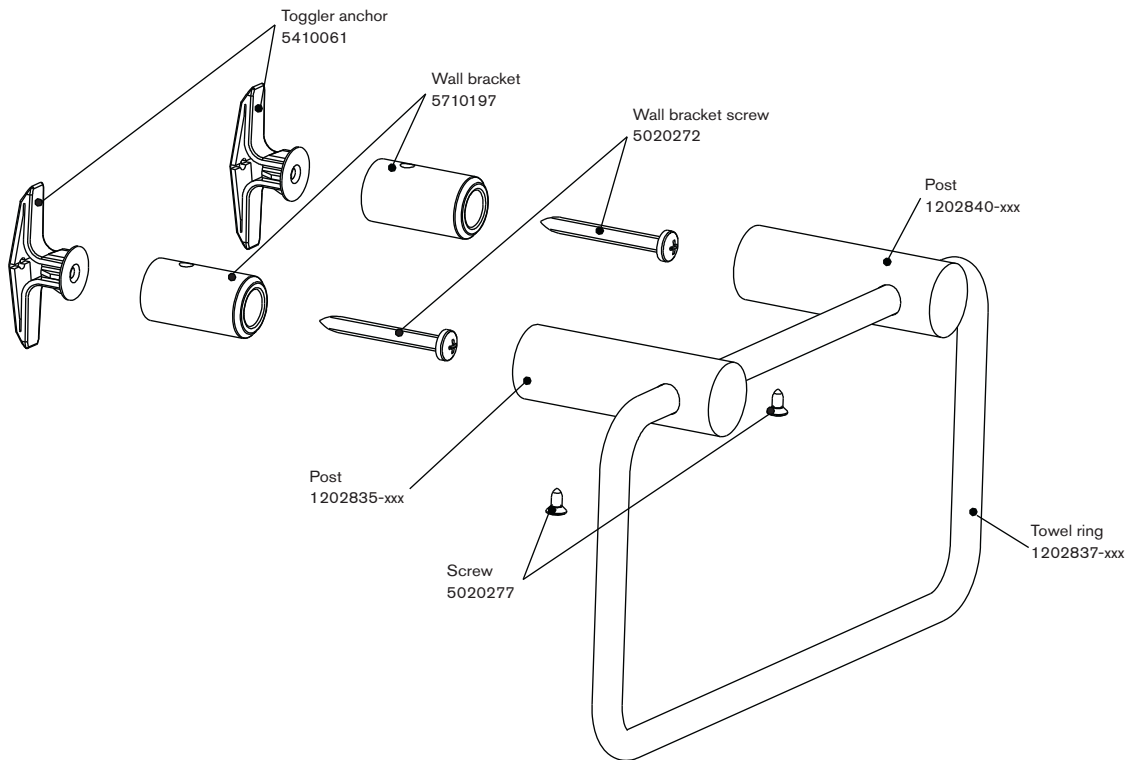

Techno Straight

Two posts towel ring

www.cifial.pt | cifial@cifial.pt
cifial@cifial.es
www.cifial.co.uk | sales@cifial.co.uk
www.cifialusa.com
www.cifial.pl | cifial@cifial.pl

dimensions inches

note: xxx represent different finishes