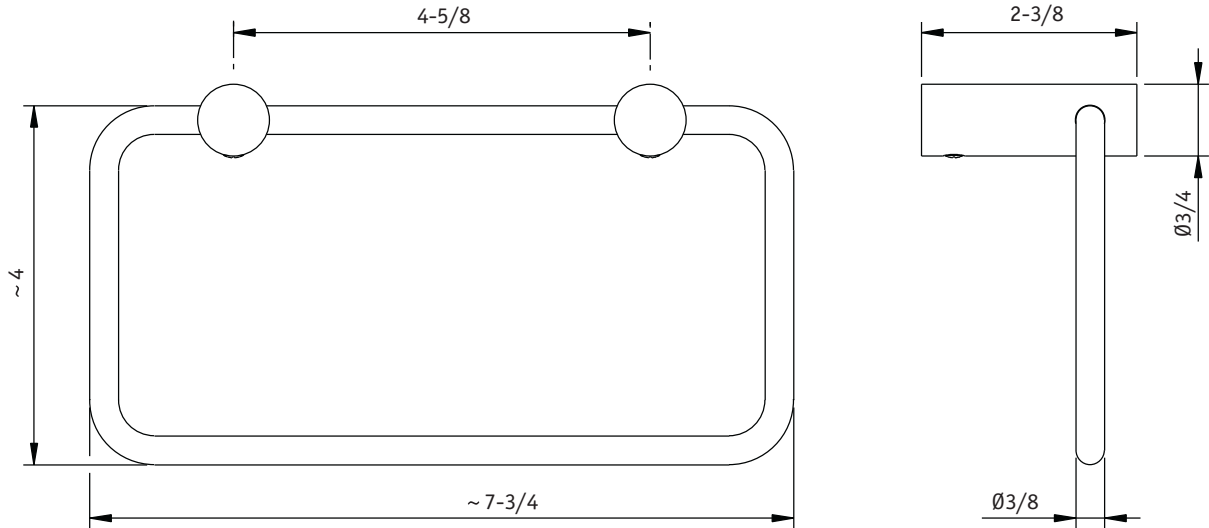

Techno Straight

Two posts towel ring

www.cifial.pt | cifial@cifial.pt
cifial@cifial.es
www.cifial.co.uk | sales@cifial.co.uk
www.cifialusa.com
www.cifial.pl | cifial@cifial.pl

dimensions inches

note: xxx represent different finishes