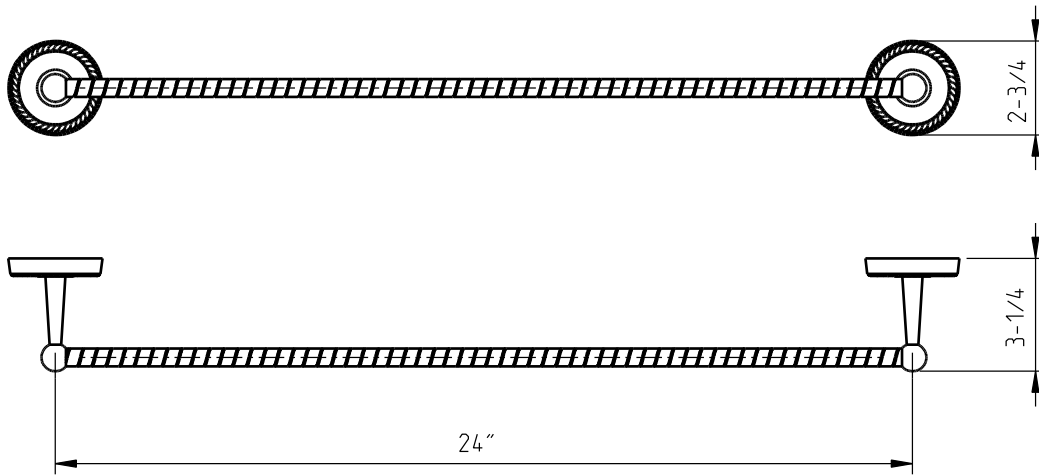

TECHNICAL SPECIFICATIONS

Brunswick

Towel bar

code | 456 324 xxx

Note: xxx represent different finishes.

5663858
981ER010W00

dimensions inches

PLUMBING