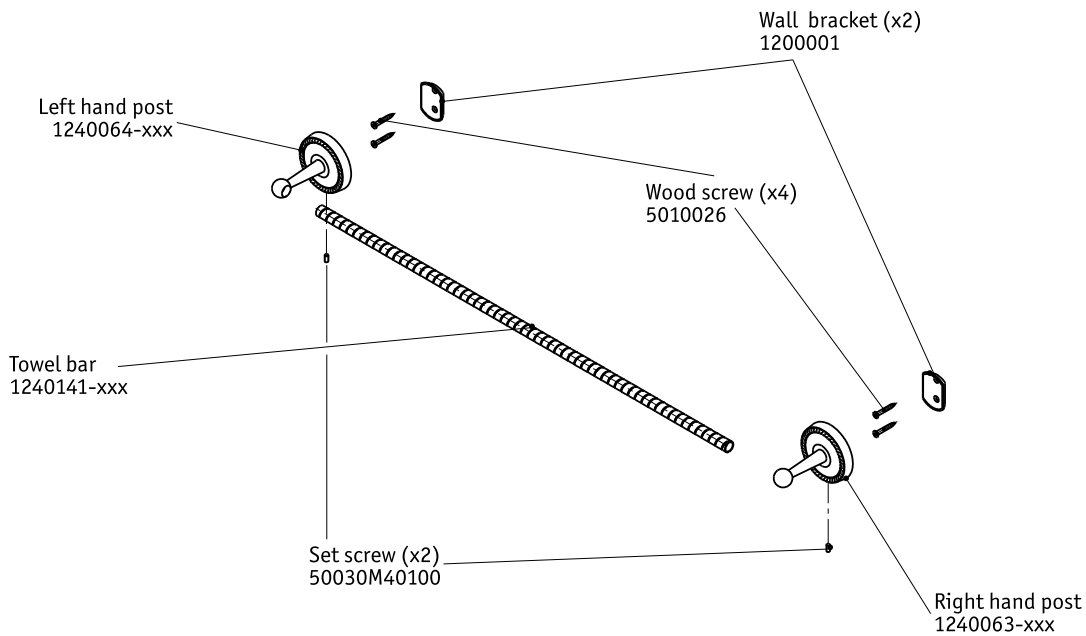

TECHNICAL SPECIFICATIONS

Brunswick

Towel bar

code | 456 324 xxx

Note: xxx represent different finishes.

5663858
981ER010W00

dimensions inches

PLUMBING