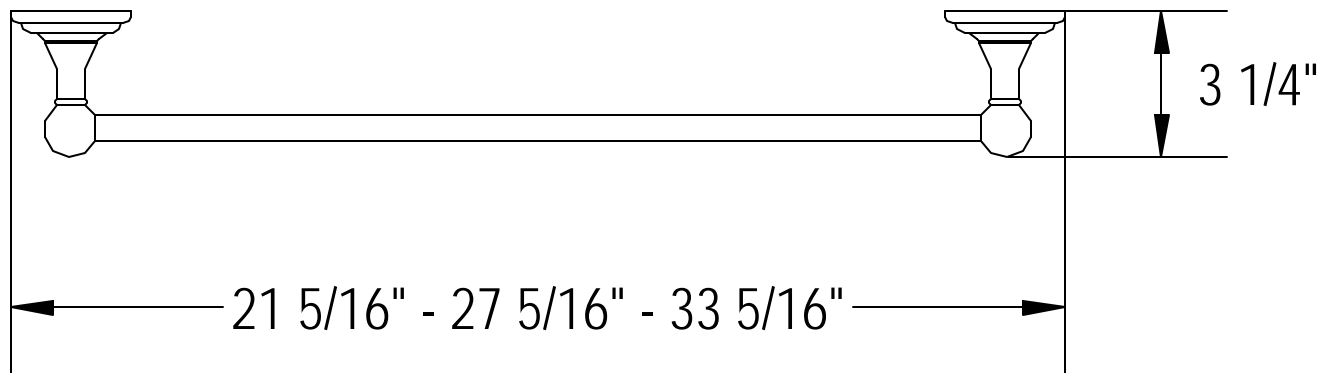

TECHNICAL SPECIFICATIONS

Asbury Series: 24" Towel Bar

477 324

Model# | 477 324 xxx

TECHNICAL SPECIFICATIONS

Asbury Series: 24" Towel Bar

477 324

Service Parts

Model# | 477 324 xxx

1		
2		
3		
4		
5		