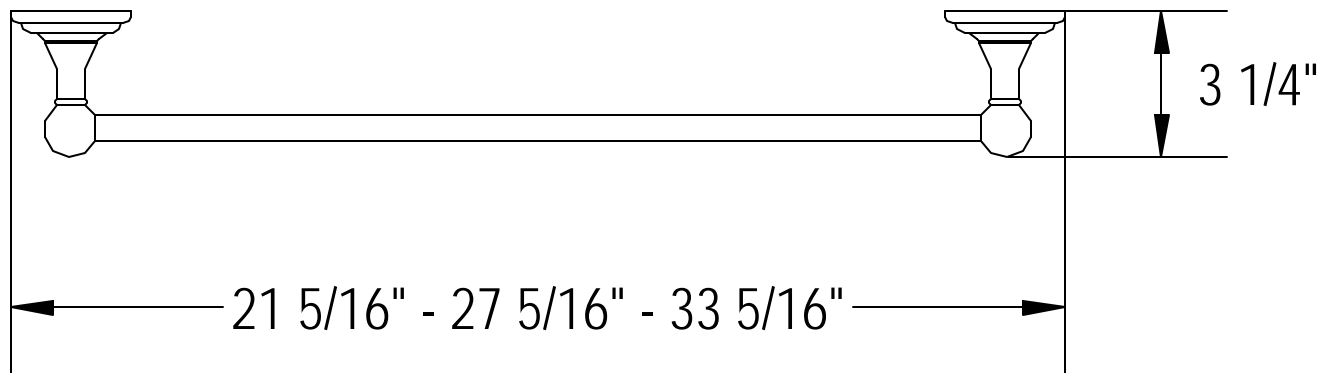

TECHNICAL SPECIFICATIONS

Asbury Series: 30" Towel Bar

477 330

Model# | 477 330 xxx

TECHNICAL SPECIFICATIONS

Asbury Series: 30" Towel Bar

477 330

Service Parts

Model# | 477 330 xxx

1		
2		
3		
4		
5		