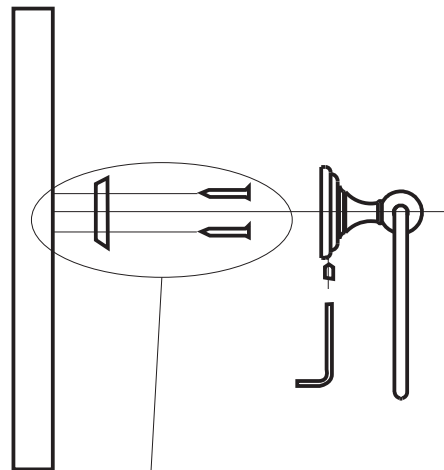

Asbury

Towel ring

mounting bracket
1249010

dimensions inches