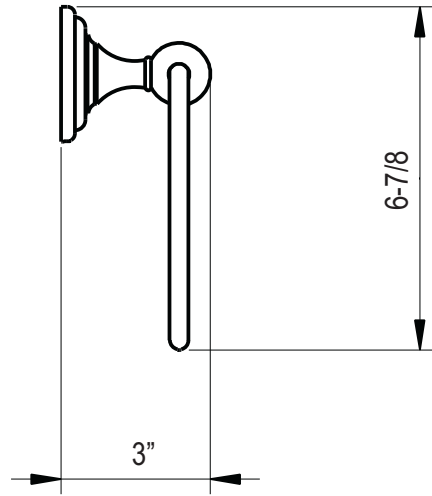

Asbury

Towel ring

mounting bracket
1249010

dimensions inches