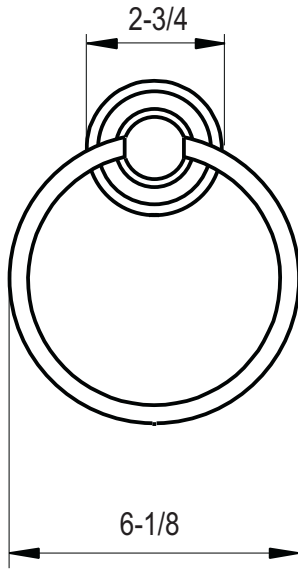

Asbury

Towel ring

mounting bracket
1249010

dimensions inches